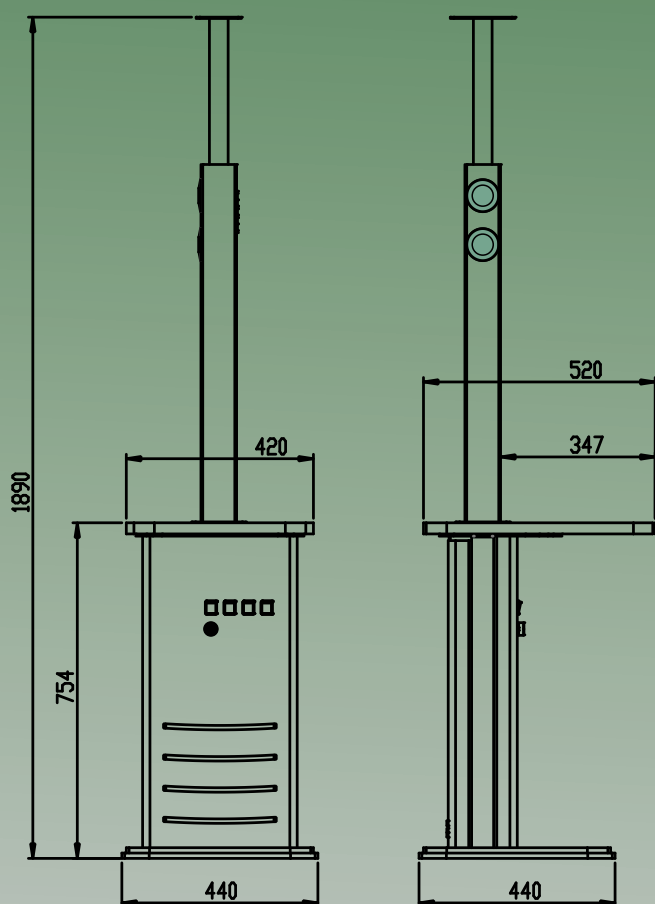

REFRACTION UNIT TOWER *plus*

Stand alone, specially designed for work with digital phoropter.

- column for phoropter and chart projector
- adjustable overhead reading lamps
- space for hiding junction box of digital phoropter
- robust construction, does not require fixing to the floor
- counterbalanced phoropter arm (optional)
- easy to change from right - to left - handed version

Med
instrus

REFRACTION UNIT TOWER

Stand alone, specially designed for work with manual or digital phoropter

- column for phoropter and chart projector
- adjustable overhead reading lamps
- robust construction, does not require fixing to the floor
- counterbalanced phoropter arm (optional)
- left-handed version (optional)