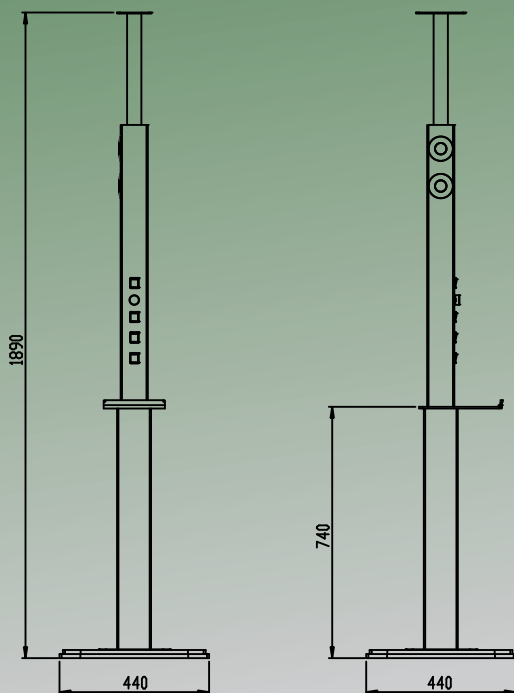

REFRACTION UNIT TOWER *plus*

Stand alone, specially designed for work with digital phoropter.

- column for phoropter and chart projector
- adjustable overhead reading lamps
- space for hiding junction box of digital phoropter
- robust construction, does not require fixing to the floor
- counterbalanced phoropter arm (optional)
- easy to change from right - to left - handed version

Med
instrus

REFRACTION UNIT TOWER

Stand alone, specially designed for work with manual or digital phoropter

- column for phoropter and chart projector
- adjustable overhead reading lamps
- robust construction, does not require fixing to the floor
- counterbalanced phoropter arm (optional)
- left-handed version (optional)